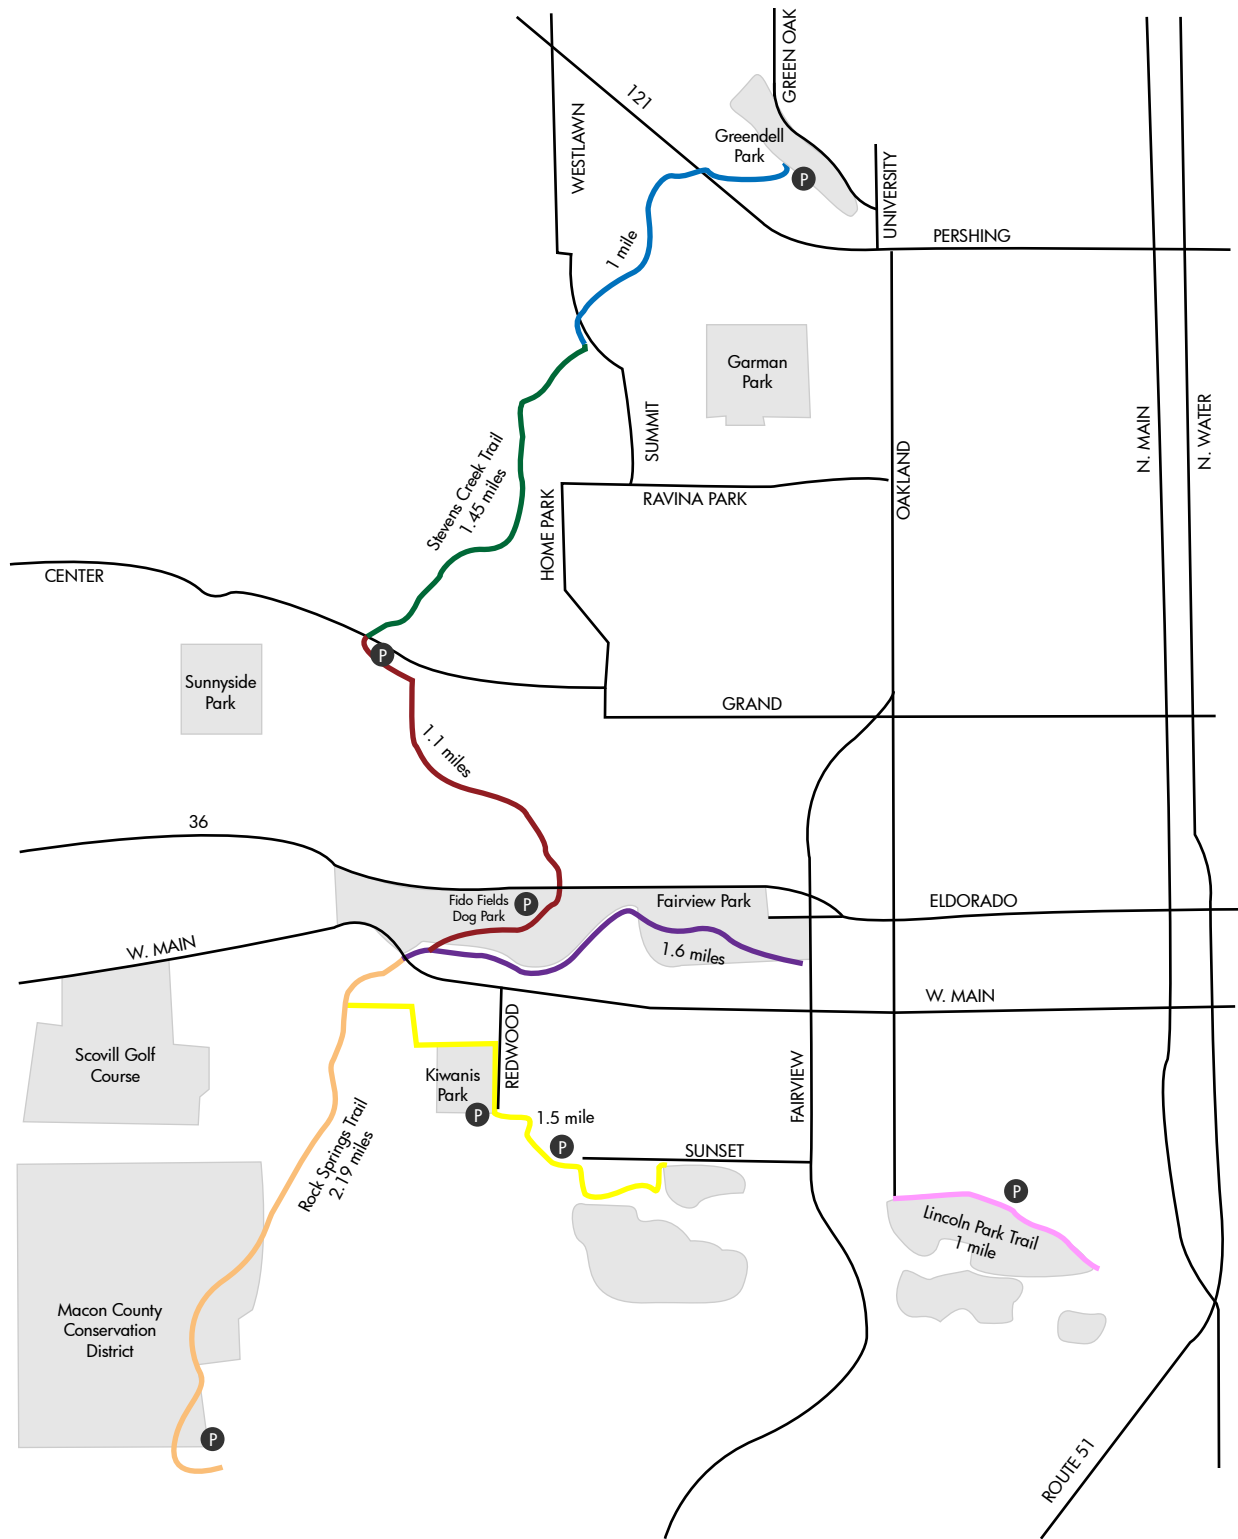

Decatur Park District Trail System

Distances

Decatur
- PARK DISTRICT -

422-5911 • decatur-parks.org