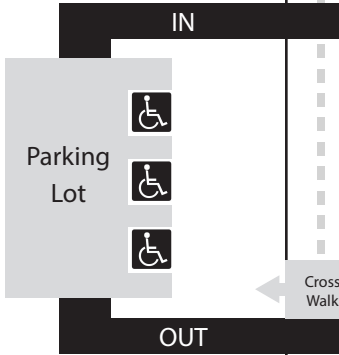

Mound Road

Parking Weather Permitting

Educational Park

No Parking

★ **GPS Address:**  
 1 Educational Park Drive  
 Decatur, IL 62526

**Please note:** Alcohol, smoking, and pets are not allowed on any tournament grounds including parking lots.

4v4 Field

Playground

No Parking

No Parking

No Parking

No Parking

Runnin' Reds Drive - No Parking

OUT