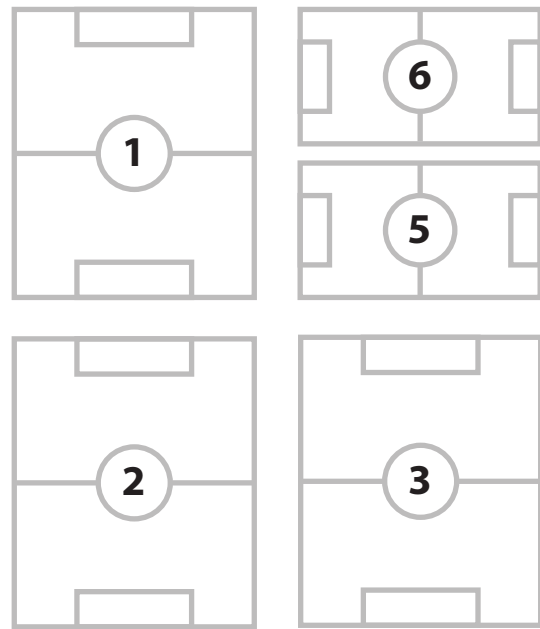

No Parking

No Parking

Runnin' Reds Drive - No Parking

OUT

No Parking