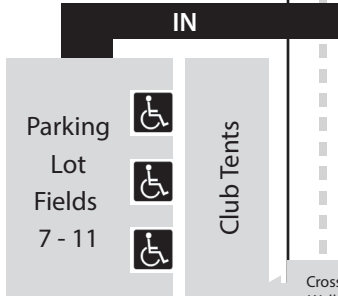

Mound Road

Parking Weather Permitting

★ **GPS Address:**
1 Educational Park Drive
Decatur, IL 62526

Parking for Fields 7 - 11:
Enter from Educational Park Drive

Parking for Fields 1 - 6 & 12:
Enter from Runnin' Reds Drive

Please note: Alcohol, smoking, and pets are not allowed on any tournament grounds.

Educational Park
No Parking

No Parking

No Parking

Runnin' Reds Drive - No Parking

No Parking

Game Check In
Fields 7-11

Playground

Food Vendor

Cross Walk

Food Vendors

Reception Tent

Awards

Tourney HQ

Registration

European Sports vendor

T-Shirt Sales