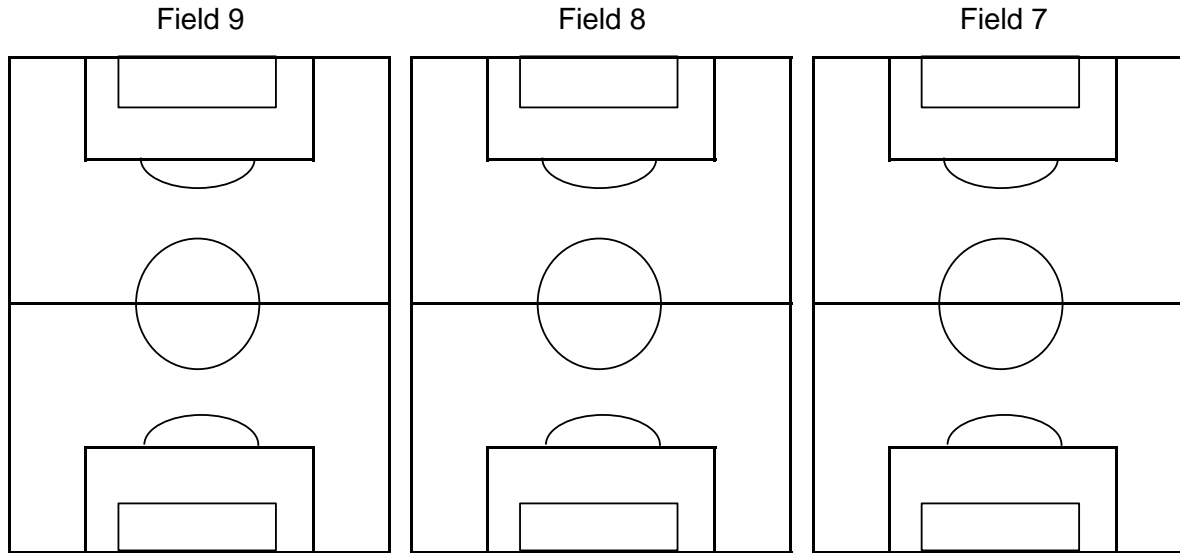

MidState Soccer Academy Fields

Pump House

M
o
u
n
d
R
o
a
d

- ← Fields 10D-E & 11A-C are on the hill
- ← Parking available in school parking lot on hill

Educational Park Drive (No Parking Here)

← Main MidState Soccer Complex - Fields 1 - 6

MidState Soccer Main Complex Fields

Stephen
Decatur
Middle
School
Parking

Stephen
Decatur
Middle
School
Parking
Lot