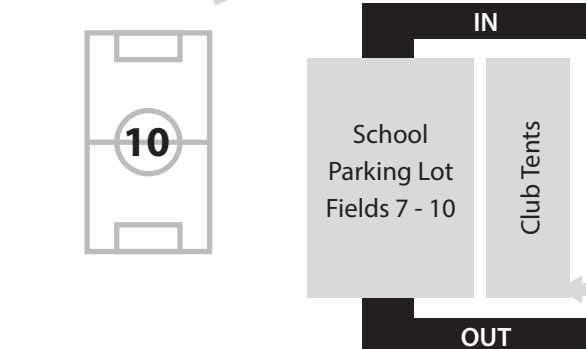

Mound Road

★ **GPS Address:**
1 Educational Park Drive
Decatur, IL 62526

Parking for Fields 7 - 10:
Enter from Educational Park Drive

Parking for Fields 1 - 6 & 11:
Enter from Runnin' Reds Drive

Please note: Alcohol, smoking, and pets are not allowed on any tournament grounds.

Educational Park

No Parking

No Parking

No Parking