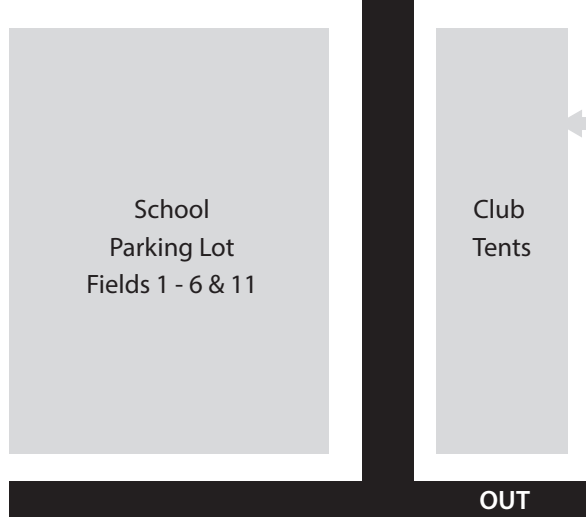

Mound Road

★ **GPS Address:**
1 Educational Park Drive
Decatur, IL 62526

Parking for Fields 7 - 10:
Enter from Educational Park Drive

Parking for Fields 1 - 6 & 11:
Enter from Runnin' Reds Drive

Please note: Alcohol, smoking, and pets are not allowed on any tournament grounds.

Educational Park

No Parking

No Parking

No Parking