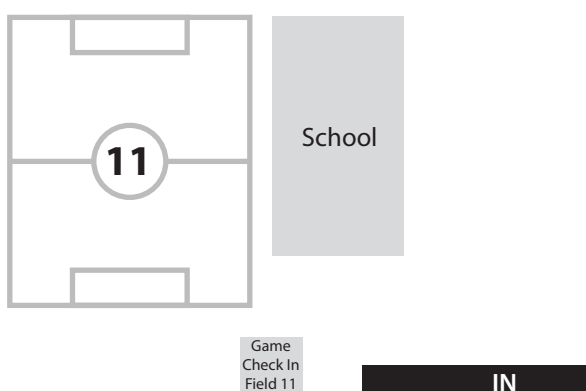

Mound Road

★ **GPS Address:**
1 Educational Park Drive
Decatur, IL 62526

Parking for Fields 7 - 10:
Enter from Educational Park Drive

Parking for Fields 1 - 6 & 11:
Enter from Runnin' Reds Drive

Please note: Alcohol, smoking, and pets are not allowed on any tournament grounds.

Educational Park

No Parking

No Parking

No Parking