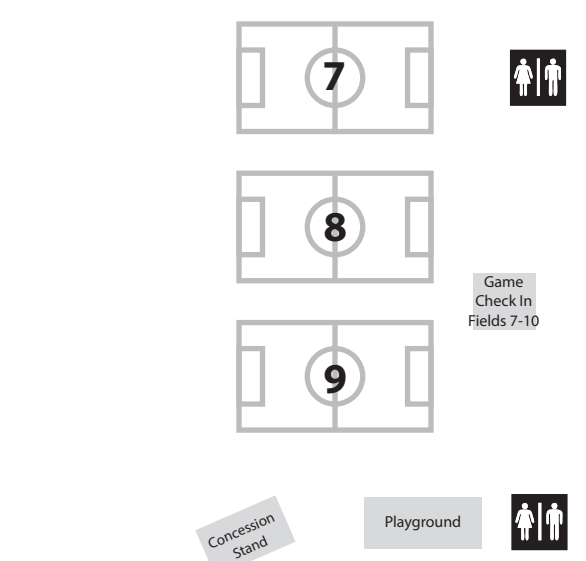

Mound Road

★ **GPS Address:**
1 Educational Park Drive
Decatur, IL 62526

Parking for Fields 7 - 10:
Enter from Educational Park Drive

Parking for Fields 1 - 6 & 11:
Enter from Runnin' Reds Drive

Please note: Alcohol, smoking, and pets are not allowed on any tournament grounds.

Educational Park

No Parking

No Parking

No Parking