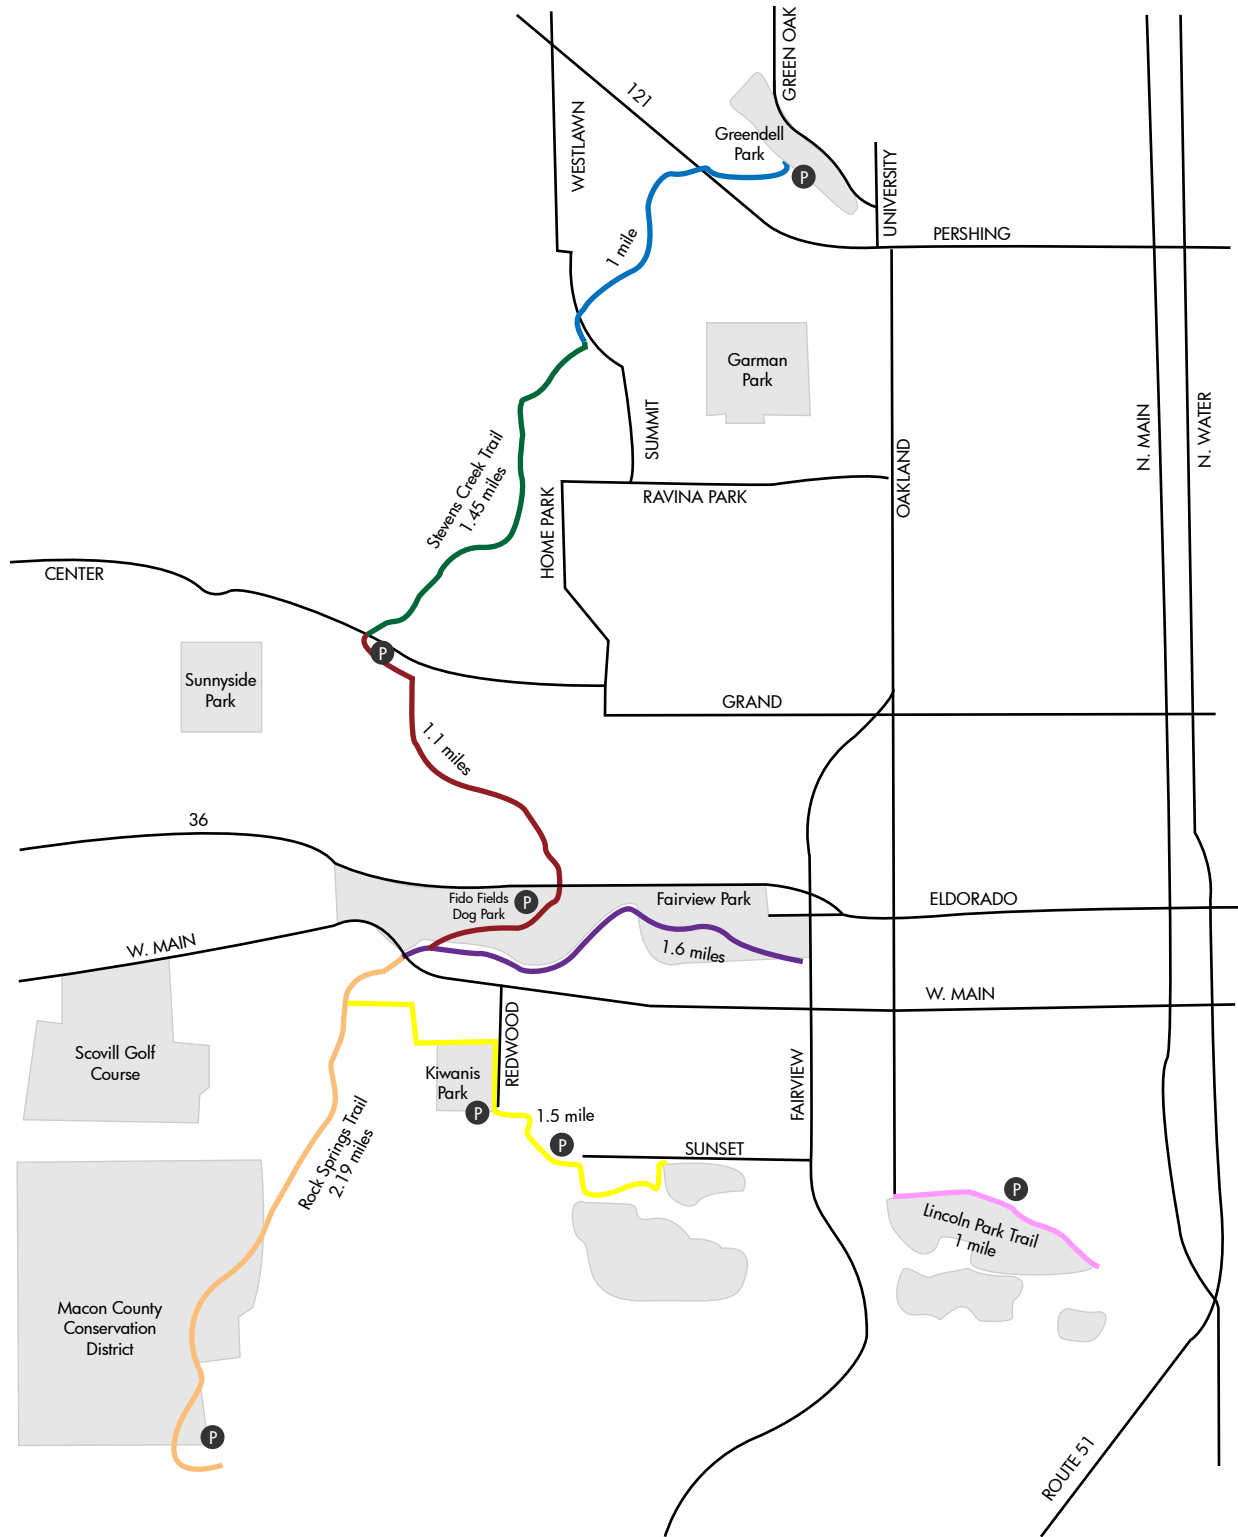

Decatur Park District Trail System

Distances

Decatur
- PARK DISTRICT -

422-5911 • decatur-parks.org